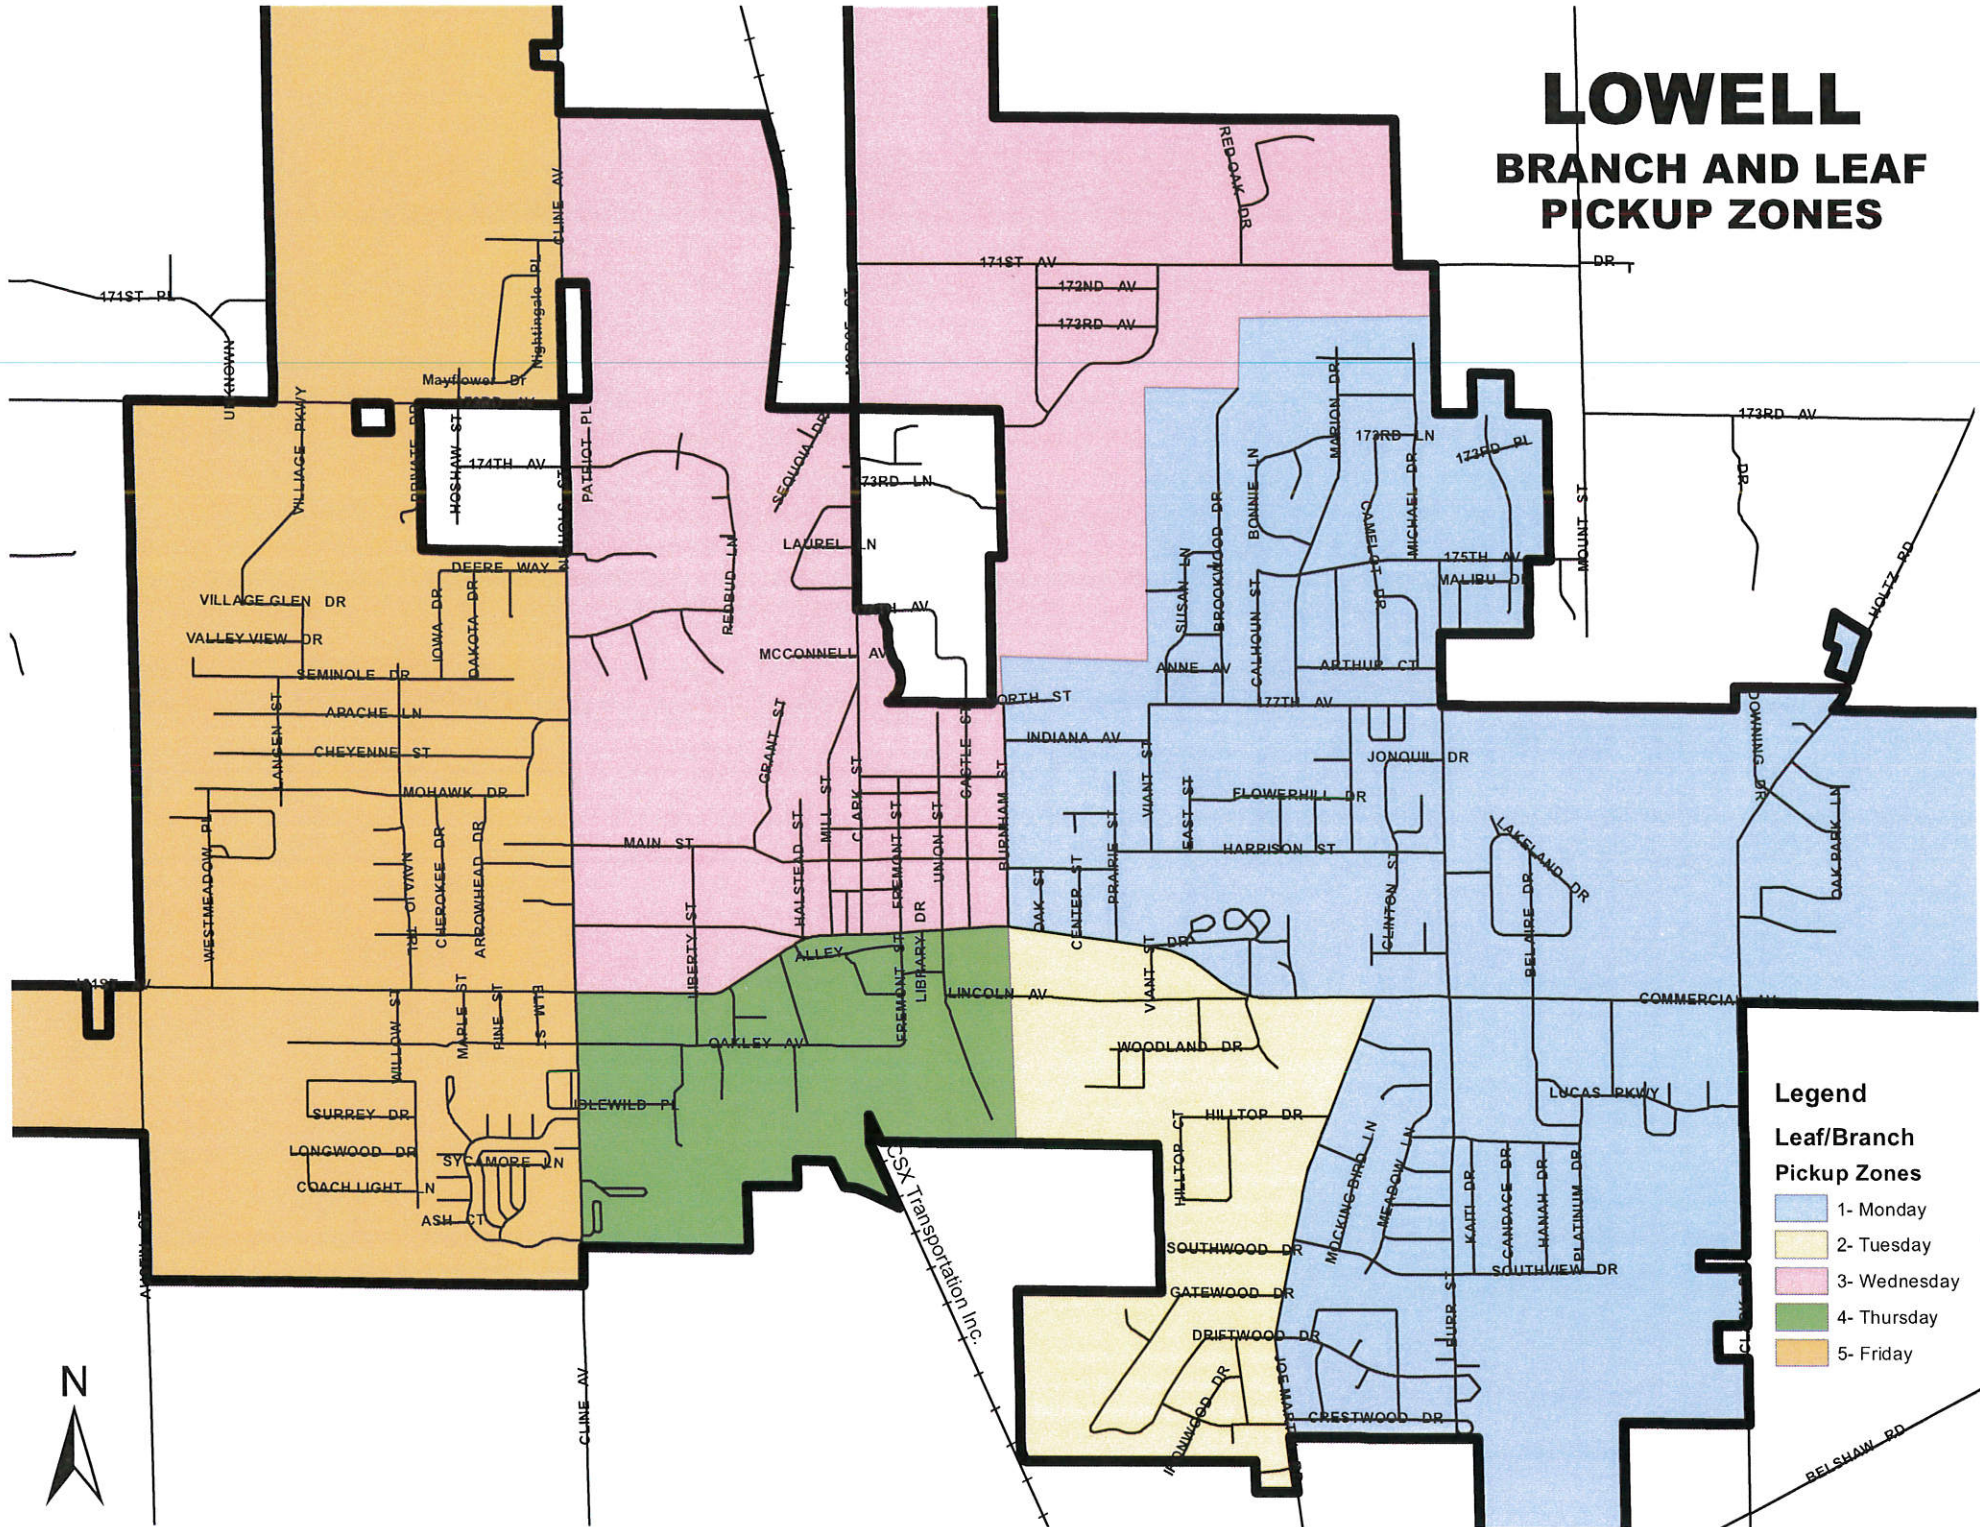

LOWELL

BRANCH AND LEAF PICKUP ZONES

- Legend**
- Leaf/Branch Pickup Zones**
- 1- Monday
 - 2- Tuesday
 - 3- Wednesday
 - 4- Thursday
 - 5- Friday

CSX Transportation Inc.